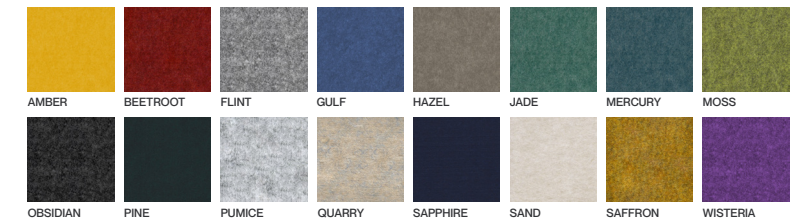

See below for our core color sections for felt and trim. Contact Info@Sabin.Lighting for additional selections to meet the needs of your project.

9MM FELT

1.5MM FELT

TRIM (OPTIONAL PREMIUM FINISH FOR SELECT PRODUCTS)

The Sabin team takes care to choose colors that represent a span of value, hue, and saturation to enable creativity. There are endless schemes that designers can construct that utilize warm and cool tones, that can be monochromatic, analogous, complementary, triadic, tetradic, or contrasting.