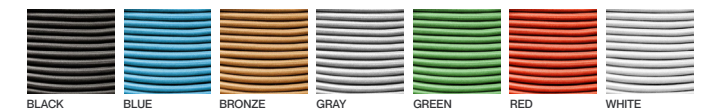

CORD

For accurate color-matching for your project, please contact the factory for samples. Info@Sabin.Lighting