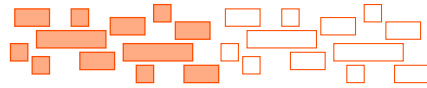

BLOCK BLK

SABIN.LIGHTING/BLOCK

BLOCK IS A TIMELESS RECTILINEAR FORM SHAPED TO SERVE IN INTUITIVELY STRUCTURED COMPOSITIONS.

A SIMPLE AND PRAGMATIC FORM WITH IMPRESSIVE VERSATILITY, A BLOCK UNIT CAN STAND ALONE OR EXPAND TO FORM ARRAYS THAT DELIVER A SATISFYING SPATIAL HIERARCHY. BLOCK UNITS CAN BE CONFIGURED TO FORM COMPOSITIONS THAT ARE DYNAMIC OR STATIC, DEPENDING ON YOUR PROJECT NEEDS.

Block: TILE 1

PLAN VIEW:
BASE CLUSTER

PLAN VIEW:
BASE CLUSTER IN A TILE

ISOMETRIC VIEW:
BASE CLUSTER IN A TILE

Block: TILE 2

PLAN VIEW:
BASE CLUSTER

PLAN VIEW:
BASE CLUSTER IN A TILE

ISOMETRIC VIEW:
BASE CLUSTER IN A TILE