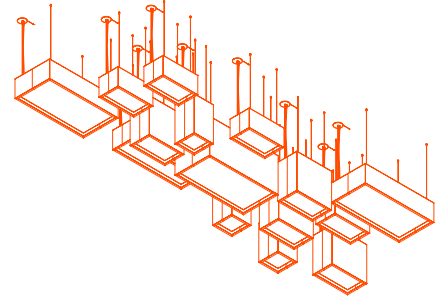

BLOCK BLK

SABIN.LIGHTING/BLOCK

BLOCK IS A TIMELESS RECTILINEAR FORM SHAPED TO SERVE IN INTUITIVELY STRUCTURED COMPOSITIONS.

A SIMPLE AND PRAGMATIC FORM WITH IMPRESSIVE VERSATILITY, A BLOCK UNIT CAN STAND ALONE OR EXPAND TO FORM ARRAYS THAT DELIVER A SATISFYING SPATIAL HIERARCHY. BLOCK UNITS CAN BE CONFIGURED TO FORM COMPOSITIONS THAT ARE DYNAMIC OR STATIC, DEPENDING ON YOUR PROJECT NEEDS.

Block: TILE 1

PLAN VIEW:
BASE CLUSTER

PLAN VIEW:
BASE CLUSTER IN A TILE

ISOMETRIC VIEW:
BASE CLUSTER IN A TILE

Block: TILE 2

PLAN VIEW:
BASE CLUSTER

PLAN VIEW:
BASE CLUSTER IN A TILE

ISOMETRIC VIEW:
BASE CLUSTER IN A TILE

PLAN VIEW:
4 UNITS

PLAN VIEW:
3 UNITS

PLAN VIEW:
3 UNITS