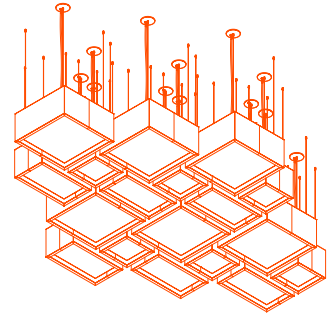

BLOCK BLK

SABIN.LIGHTING/BLOCK

BLOCK IS A TIMELESS RECTILINEAR FORM SHAPED TO SERVE IN INTUITIVELY STRUCTURED COMPOSITIONS.

A SIMPLE AND PRAGMATIC FORM WITH IMPRESSIVE VERSATILITY, A BLOCK UNIT CAN STAND ALONE OR EXPAND TO FORM ARRAYS THAT DELIVER A SATISFYING SPATIAL HIERARCHY. BLOCK UNITS CAN BE CONFIGURED TO FORM COMPOSITIONS THAT ARE DYNAMIC OR STATIC, DEPENDING ON YOUR PROJECT NEEDS.

Block: TILE 1

PLAN VIEW:
BASE CLUSTER

PLAN VIEW:
BASE CLUSTER IN A TILE

ISOMETRIC VIEW:
BASE CLUSTER IN A TILE

Block: TILE 2

PLAN VIEW:
BASE CLUSTER

PLAN VIEW:
BASE CLUSTER IN A TILE

ISOMETRIC VIEW:
BASE CLUSTER IN A TILE

PLAN VIEW:
4 UNITS

PLAN VIEW:
3 UNITS

PLAN VIEW:
3 UNITS